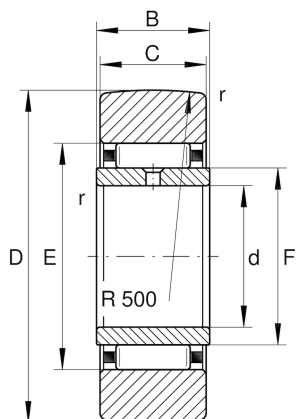

STO25-X

Yoke type track roller

Schaeffler ID:
0000536860000

Yoke type track rollers STO, without axial guidance, outer ring without ribs

Technical information

Main Dimensions & Performance Data

d	25 mm	Bore diameter
D	52 mm	Outside diameter
C	15.8 mm	Width, outer ring
$C_{r w}$	16,400 N	Basic dynamic load rating, radial
$C_{0r w}$	23,500 N	Basic static load rating, radial
$C_{ur w}$	3,350 N	Fatigue load limit, radial
n_{DG}	1,800 1/min	Speed on permanent grease lubrication
	0.182 kg	Weight

Dimensions

B	16 mm	Width, inner ring
E	37 mm	Raceway diameter outer ring
r_{min}	0.3 mm	Minimum chamfer dimension
F	30 mm	Raceway diameter inner ring
R	500 mm	Radius of outer ring outside profile